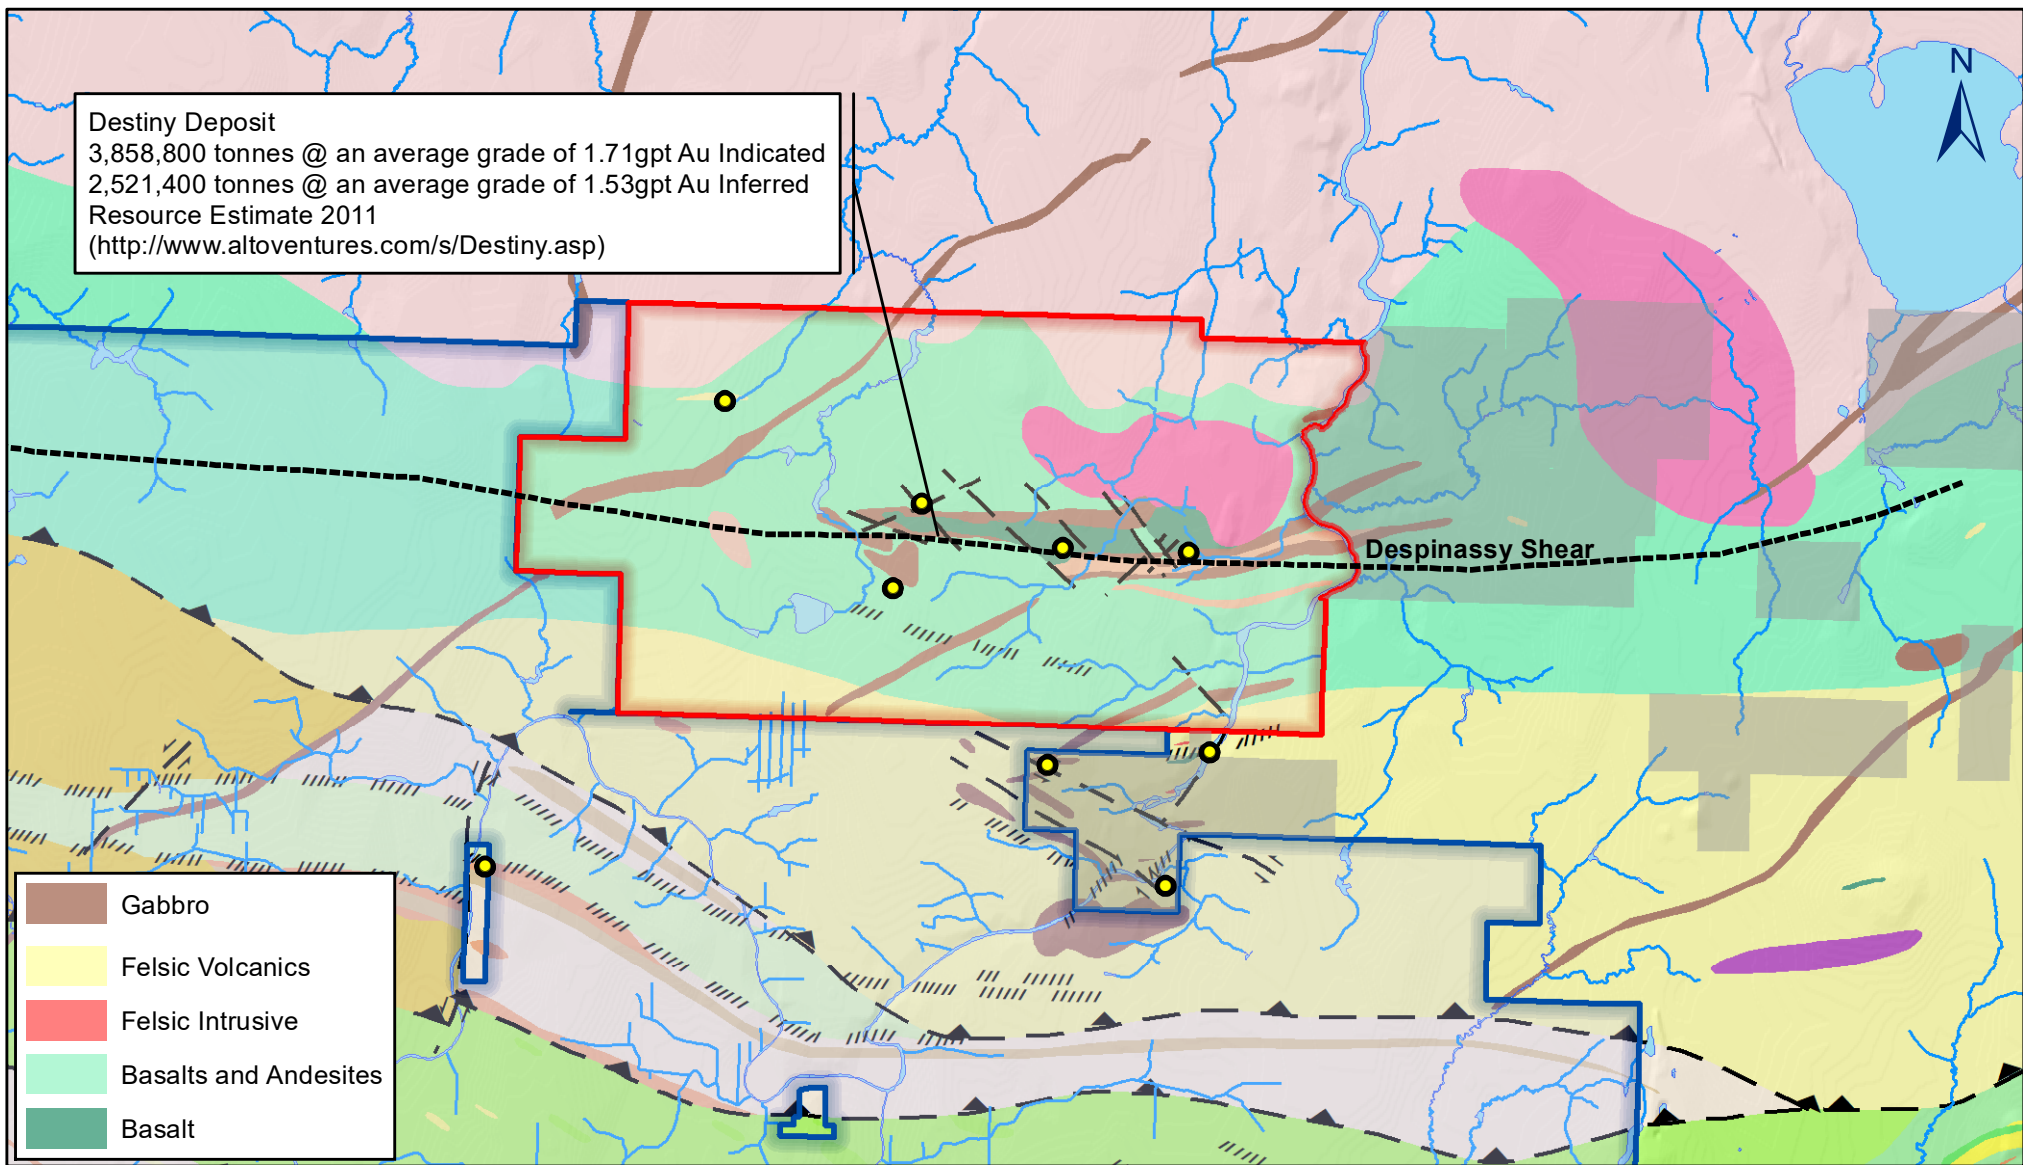

Destiny Deposit
 3,858,800 tonnes @ an average grade of 1.71gpt Au Indicated
 2,521,400 tonnes @ an average grade of 1.53gpt Au Inferred
 Resource Estimate 2011
 (<http://www.altoventures.com/s/Destiny.asp>)

Hinterland Metals Inc.
 Destiny Deposit

● Gold Showings

Regional Fault

//// / Indeterminate

⇨ - Dextral

— - Regional

▼ - Inverse Thrust

⇨ - Sinistral